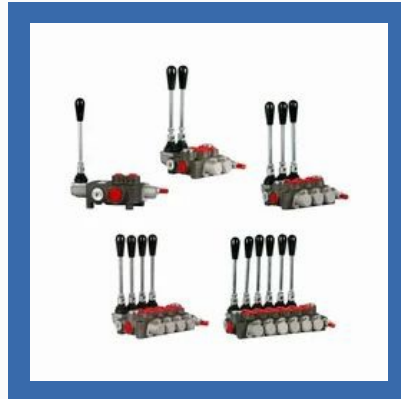

Tube to Male Stud NPTF

POLYHYDRON VALVES

Flow Divider Valve

Pressure Switch

Pressure Holding Directional Control Valve

Return Line Filter

POLYHYDRON RADIAL PISTON PUMPS

Radial Piston Pump - 1R

Radial Piston Pumps - 11R

Radial Piston Pump - 1R2

Radial Piston Pump - 1RC

WALVOIL MOBILE VALVES

Sectional Valve - SDS180

Monoblock Valve - SD4

Monoblock Valve - SD14

Monoblock Valve - SD5

HYLOC VALVES

Needle Valve Inline

Shut off Value

Shut off Valve, Inline Flange Mounting

Gauge Isolator Valve

2 Way Flow Control Valve

Variable Displacement Vane pump

Directional control valve