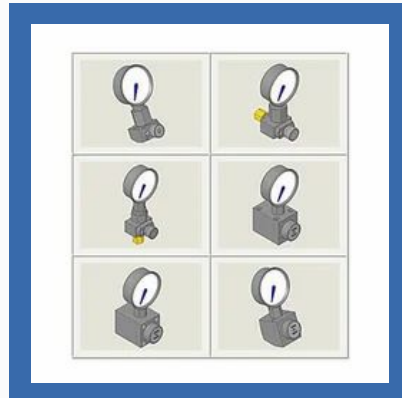

HYLOC VALVES

Needle Valve Inline

Shut off Value

Shut off Valve, Inline Flange Mounting

Gauge Isolator Valve

2 Way Flow Control Valve

Variable Displacement Vane pump

Directional control valve