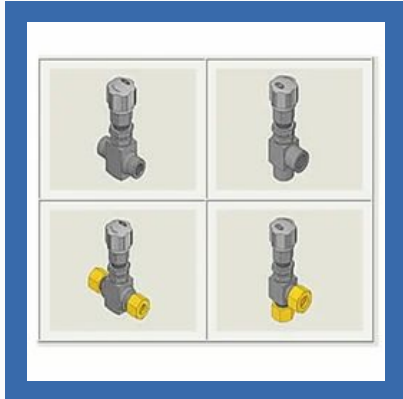

Return Line Filter Tank Mounted

Spin on Filter

New Return Filter Multiport

In Line Duplex Filter

HYLOC - HYDRAULIC FITTINGS

Gauge Adapters

Check Valves

Coupling Nuts | M - Double
Bite Ferrules | P

Tube to Male Stud NPTF

POLYHYDRON VALVES

Flow Divider Valve

Pressure Switch

Pressure Holding Directional Control Valve

Return Line Filter

POLYHYDRON RADIAL PISTON PUMPS

Radial Piston Pump - 1R

Radial Piston Pumps - 11R

Radial Piston Pump - 1R2

Radial Piston Pump - 1RC

WALVOIL MOBILE VALVES

Sectional Valve - SDS180

Monoblock Valve - SD4

Monoblock Valve - SD14

Monoblock Valve - SD5

HYLOC VALVES

Needle Valve Inline

Shut off Value

Shut off Valve, Inline Flange Mounting

Gauge Isolator Valve

2 Way Flow Control Valve

Variable Displacement Vane pump

Directional control valve