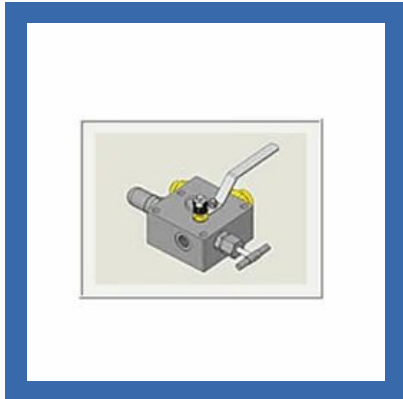

Accumulator Safety Block