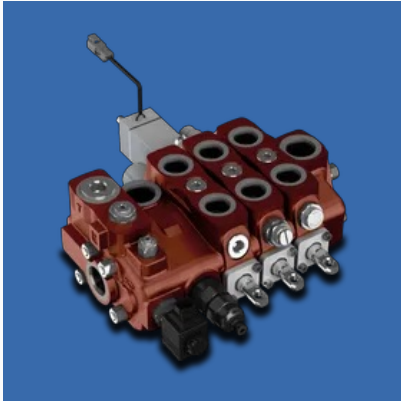

Tube to Male Stud NPTF

POLYHYDRON VALVES

Flow Divider Valve

Pressure Switch

Pressure Holding Directional Control Valve

Return Line Filter

POLYHYDRON RADIAL PISTON PUMPS

Radial Piston Pump - 1R

Radial Piston Pumps - 11R

Radial Piston Pump - 1R2

Radial Piston Pump - 1RC

WALVOIL MOBILE VALVES

Sectional Valve - SDS180

Monoblock Valve - SD4

Monoblock Valve - SD14

Monoblock Valve - SD5

HYLOC VALVES

Needle Valve Inline

Shut off Value

Shut off Valve, Inline Flange Mounting

Gauge Isolator Valve

2 Way Flow Control Valve

Variable Displacement Vane pump

Directional control valve

P40 Monoblock Directional valve

POLYHYDRON HAND PUMPS

Hand Pump - HP 12 / HP 16

Hand Pump - HP12 / HP16
With Rotary DC Valve

Hand Pumps - HP5012 &
HP5016

Hand Pump With Rotary DC
Valve - HP5012D & HP5016D

DOWTY TECHNOLOGY GEAR PUMPS