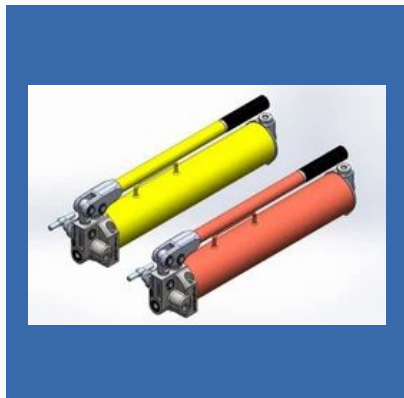

POLYHYDRON HAND PUMPS

Hand Pump - HP 12 / HP 16