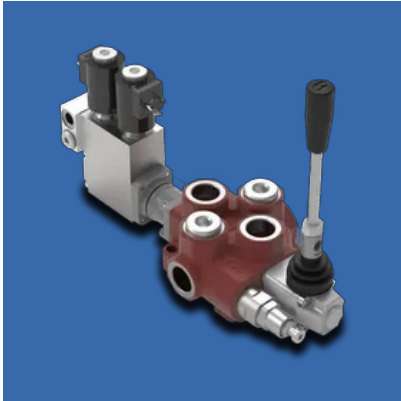

Tube to Male Stud NPTF

POLYHYDRON VALVES

Flow Divider Valve

Pressure Switch

Pressure Holding Directional Control Valve

Return Line Filter

POLYHYDRON RADIAL PISTON PUMPS

Radial Piston Pump - 1R

Radial Piston Pumps - 11R

Radial Piston Pump - 1R2

Radial Piston Pump - 1RC

WALVOIL MOBILE VALVES

Sectional Valve - SDS180

Monoblock Valve - SD4

Monoblock Valve - SD14

Monoblock Valve - SD5

HYLOC VALVES

Needle Valve Inline

Shut off Value

Shut off Valve, Inline Flange Mounting

Gauge Isolator Valve

2 Way Flow Control Valve

Variable Displacement Vane pump

Directional control valve

P40 Monoblock Directional valve

POLYHYDRON HAND PUMPS

Hand Pump - HP 12 / HP 16

Hand Pump - HP12 / HP16
With Rotary DC Valve

Hand Pumps - HP5012 &
HP5016

Hand Pump With Rotary DC
Valve - HP5012D & HP5016D

DOWTY TECHNOLOGY GEAR PUMPS